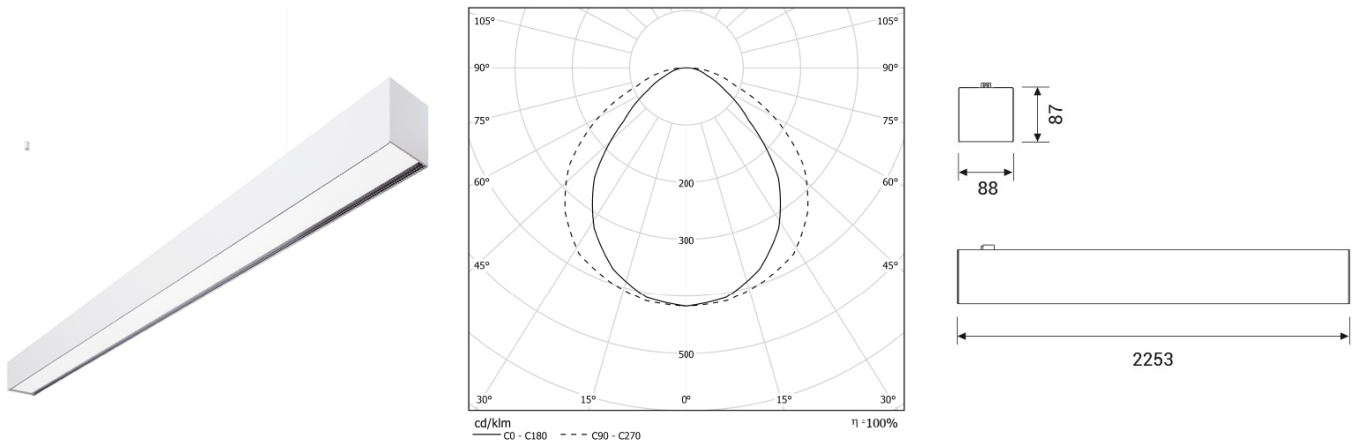

GROOVE Low Power

Low Power LED modules. CRI>90

CODE		FLUX	SIZE	CERTIFICATIONS
43DR48DPLK3	48W 3000K	4687lm	2253mm	  

Optics

Direct emission with DPL technology diffuser, UGR<19.

Specifications

Built-in Driver;
CRI>90;
Mac Adams 3;
Life Time: L80/B10 >50.000h;
5 years complete warranty;
Eye safety: RG0/RG1 in accordance with EN62471:2009